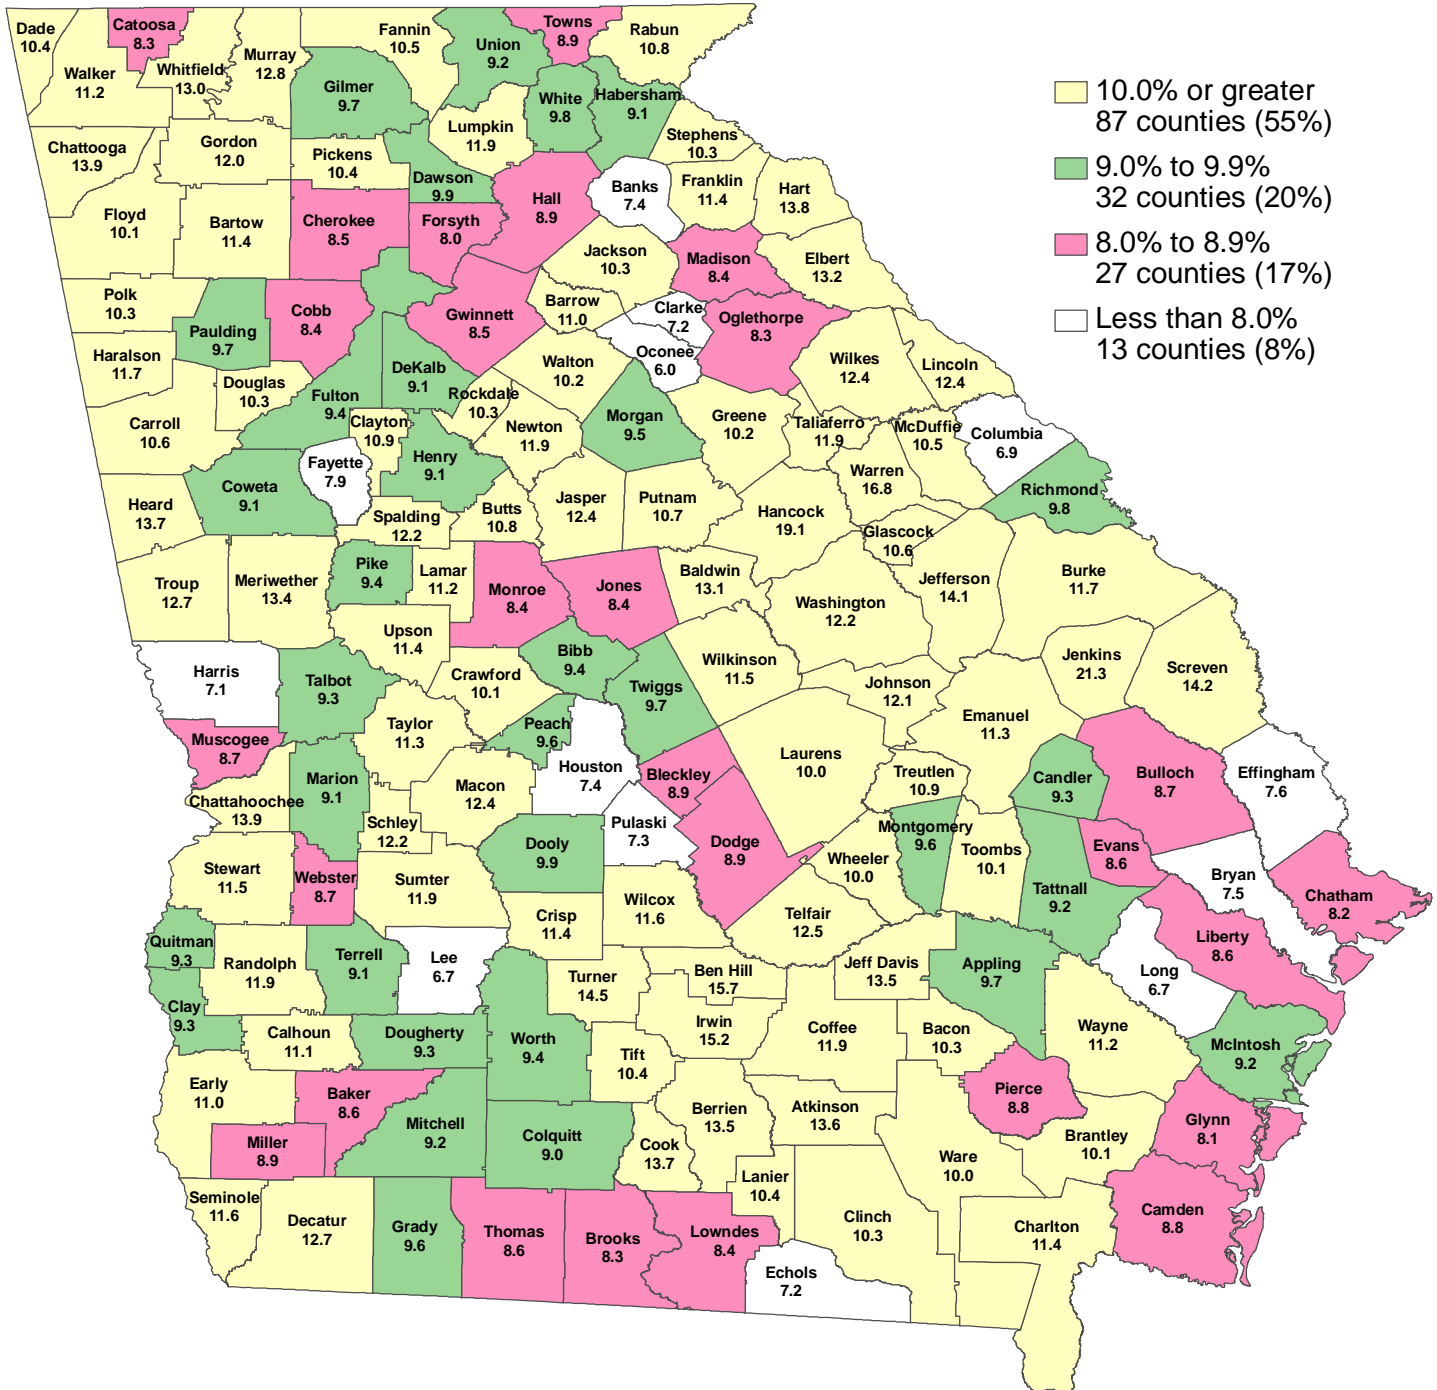

# UNEMPLOYMENT RATE BY COUNTIES

## FEBRUARY 2009

**Georgia's Unemployment Rate: 9.4%**  
**(not seasonally adjusted)**